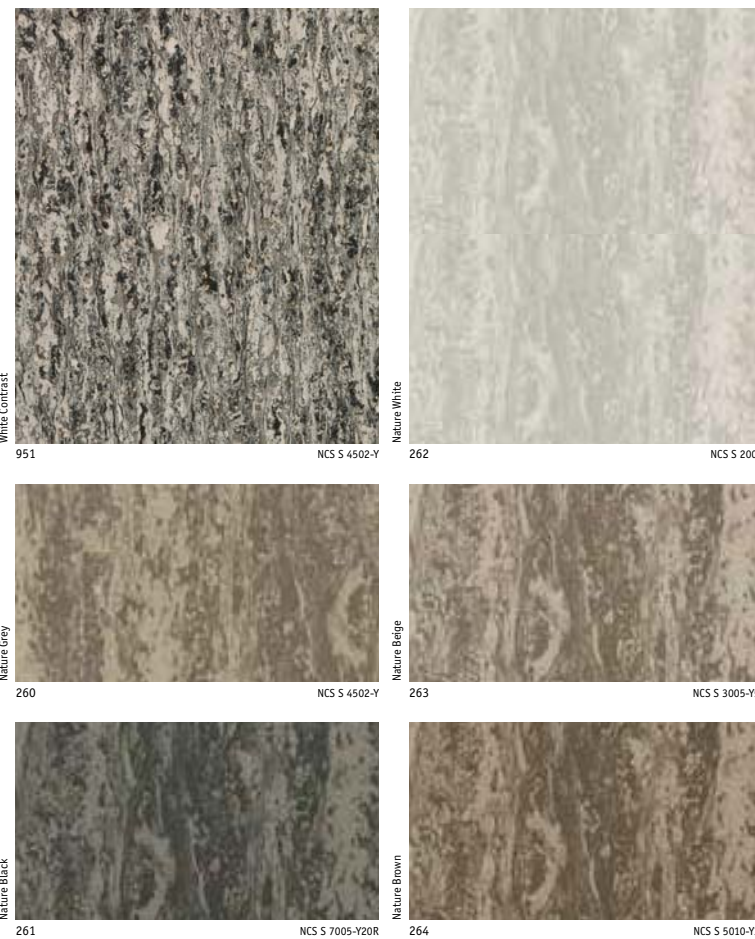

iQ OPTIMA Coordinated range

iQ OPTIMA
64 colour references

3242 853

iQ OPTIMA ACOUSTIC
20 colour references*

3076 853

OPTIMA MULTISAFE
9 colour references

3240 853

iQ TORO SC
14 colour references

3093 102

iQ GRANIT SD
14 colour references

3096 712

*20 iQ Optima Acoustic references available in 2016 - More to come.

iQ OPTIMA Essence