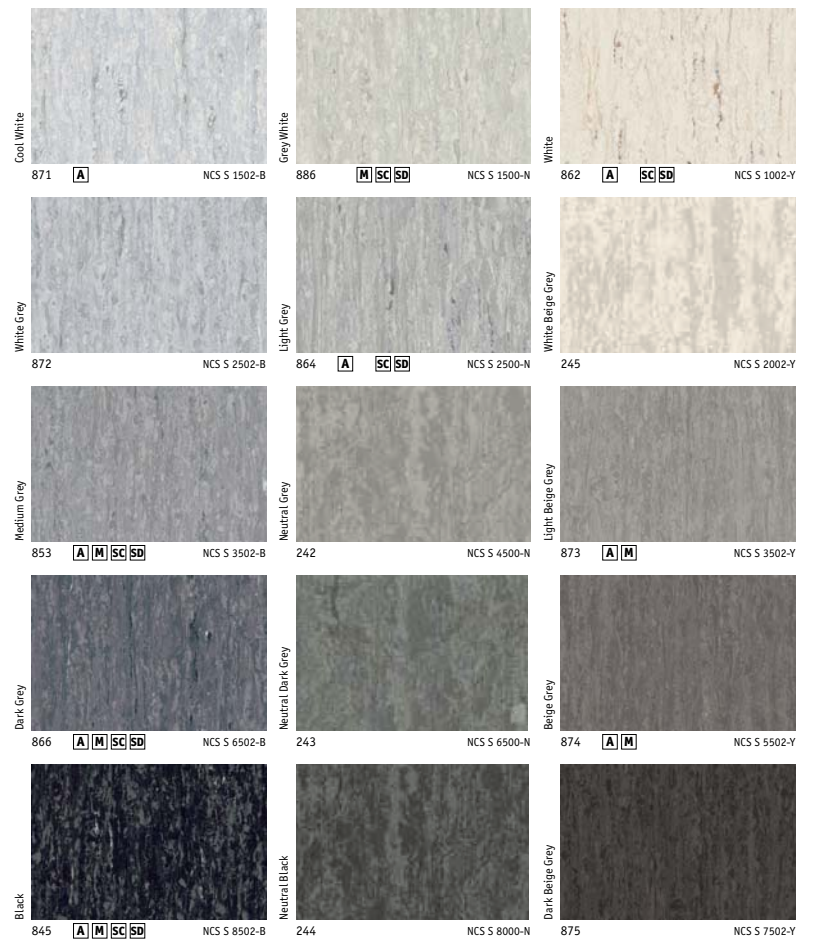

iQ OPTIMA Original

A iQ OPTIMA ACOUSTIC
M OPTIMA MULTISAFE
SC iQ TORO SC
SD iQ GRANIT SD