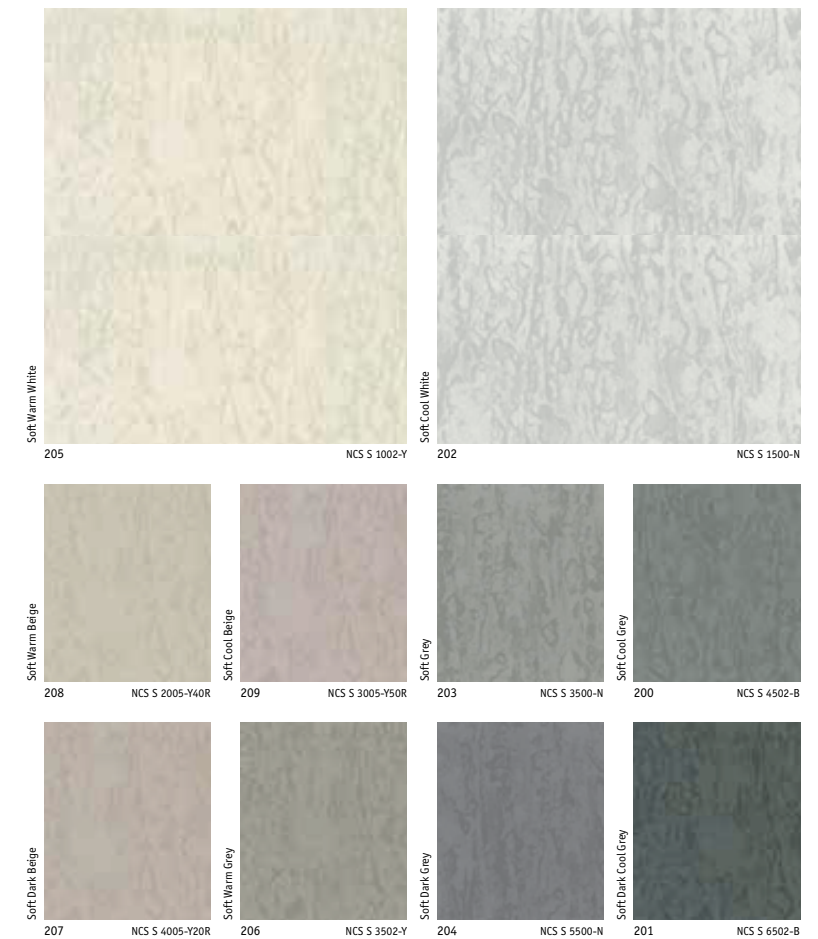

iQ OPTIMA Mono